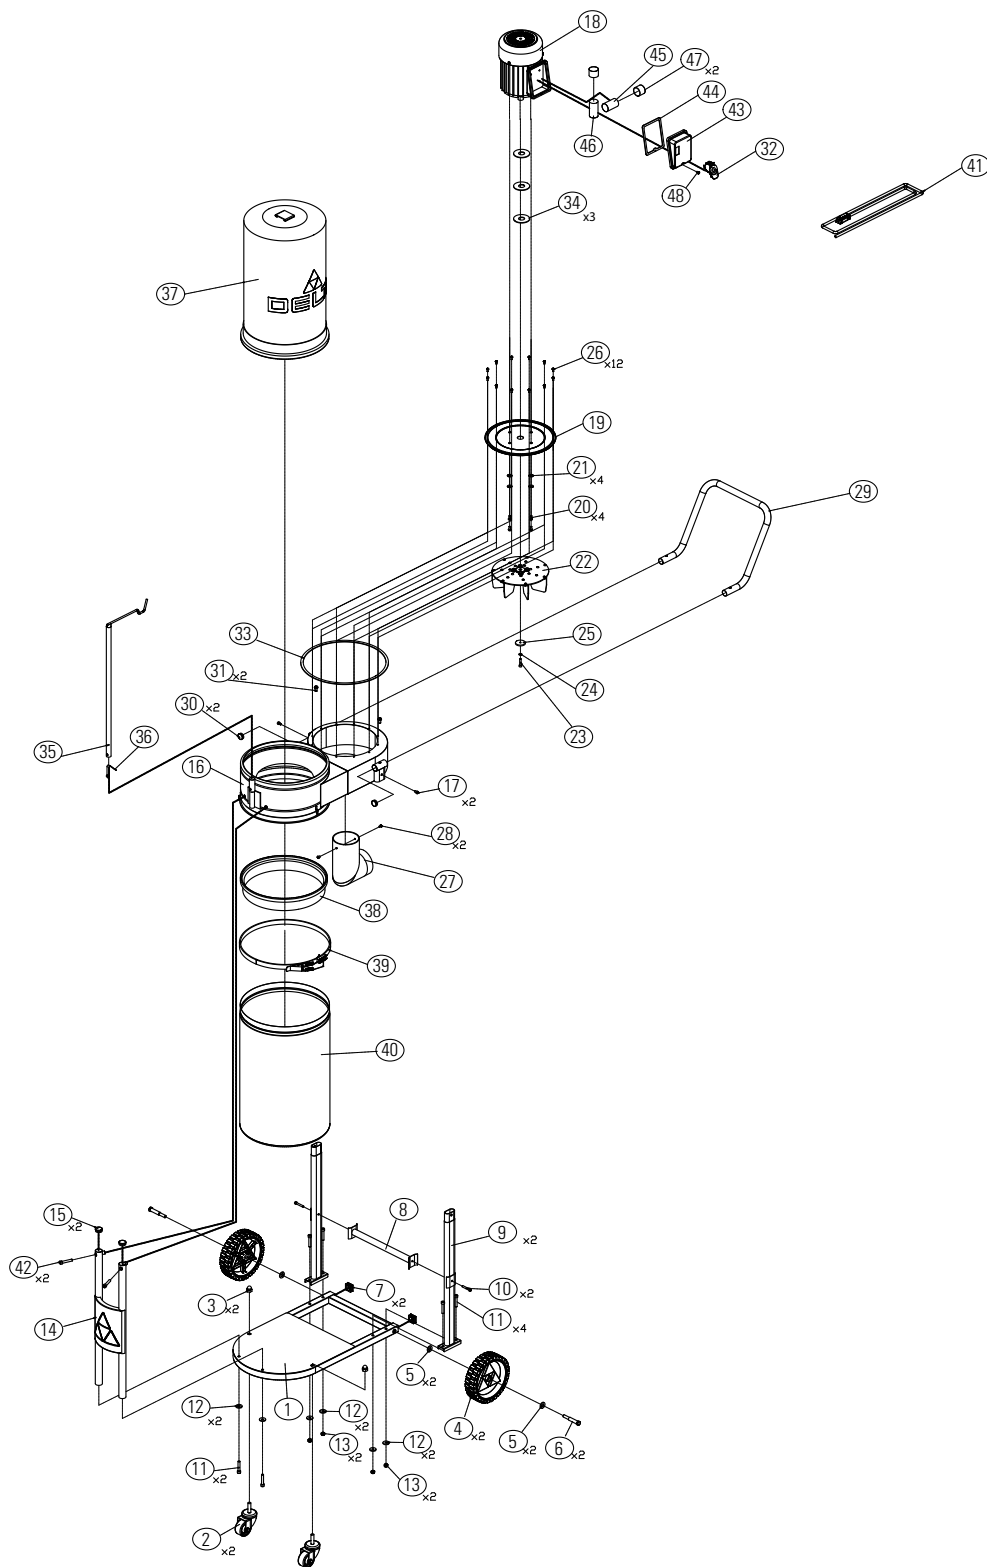

P1

REPLACEMENT PARTS

ITEM #	DELTA PART#	DESCRIPTION	QTY
1	DPEC003666	Base Frame	1
2	DPEC003667	Swivel Caster 64mm	2
3	DPEC003668 *	Acorn Nut 3/8"	2
4	DPEC003669	Rear Wheel 8"	2
5	DPEC003670	Flat Washer M13 X 25 X 3T	4
6	DPEC003671 *	Hex Head Shoulder Screw M10 X 80	2
7	DPEC003672	Tube End Cap 30mm	2
8	DPEC003673	Rear Stand Cross Support	1
9	DPEC003674	Rear Blower Housing Support	2
10	DPEC003675 *	Hex Socket Head Screw M6 X 40	2
11	DPEC003676 *	Hex Socket Head Screw M8 X 45	6
12	DPEC003677	Flat Washer M8 X 25 X 3T	6
13	DPEC003678 *	Lock Nut M8	4
14	DPEC003679	Front Support Assembly	1
15	DPEC003680	Tube End Cap 28.6mm	2
16	DPEC003681	Blower Housing Assembly	1
17	DPEC003682 *	Hex Socket Head Screw M6 X 10	2
18	DPEC003683	Motor 1HP	1
19	DPEC003684	Blower Housing Motor Mount Plate	1
20	DPEC003685 *	Hex Head Screw 1/4-20 X 1/2"	4
21	DPEC003686 *	Flat Washer 1/4"	4
22	DPEC003687	Impeller	1
23	DPEC003688	Hex Socket Head Screw M6 X 30 LH Threads	1
24	DEPC003460 *	Spring Washer M6	1
25	DEPC003689	Impeller Washer M6 X 40 X 3T	1
26	DEPC003690 *	Round Head Phillips Screw M5 X 10	12
27	DPEC003691	4" X 45 Degree Inlet Adapter	1
28	DEPC003726	Round Head Phillips Screw for Plastic M5 X 10	2
29	DPEC003692	Handle	1
30	DPEC003693	Tube End Cap 1"	2
31	DPEC003694 *	Round Head Phillips Screw M8 X 15	2
32	DPEC003695	Starter Switch	1
33	DPEC003696	Seal	1
34	DPEC003697	Anti Vibration Plate	3
35	DPEC003698	Hanger Assembly	1
36	DPEC003699	Detent Spring Plate	1
37	DPEC003700	1 Micron Filter Bag	1
38	DEPC003701	Dust Collection Bag Ring	1
39	DPEC003702	Retainer Strap	1
40	DPEC003703	Dust Collection PE Bag	1
41	DPEC003733	Power Cord	1
42	DPEC003735 *	Hex Socket Head Screw M8 X 55	2
43	DPEC003853	Capacitor Cover	1
44	DEPC003854	Capacitor Dust Protective Sheet	1
45	DPEC003855	Capacitor 25 µF	1
46	DPEC003856	Capacitor 200MFD	1
47	DPEC003857	Capacitor Protective Cover	2
48	DPEC003852 *	Round Head Phillips Screw 3/16" x 1/4"	1

* = Item is standard hardware and can be purchased in local hardware or home improvement stores.